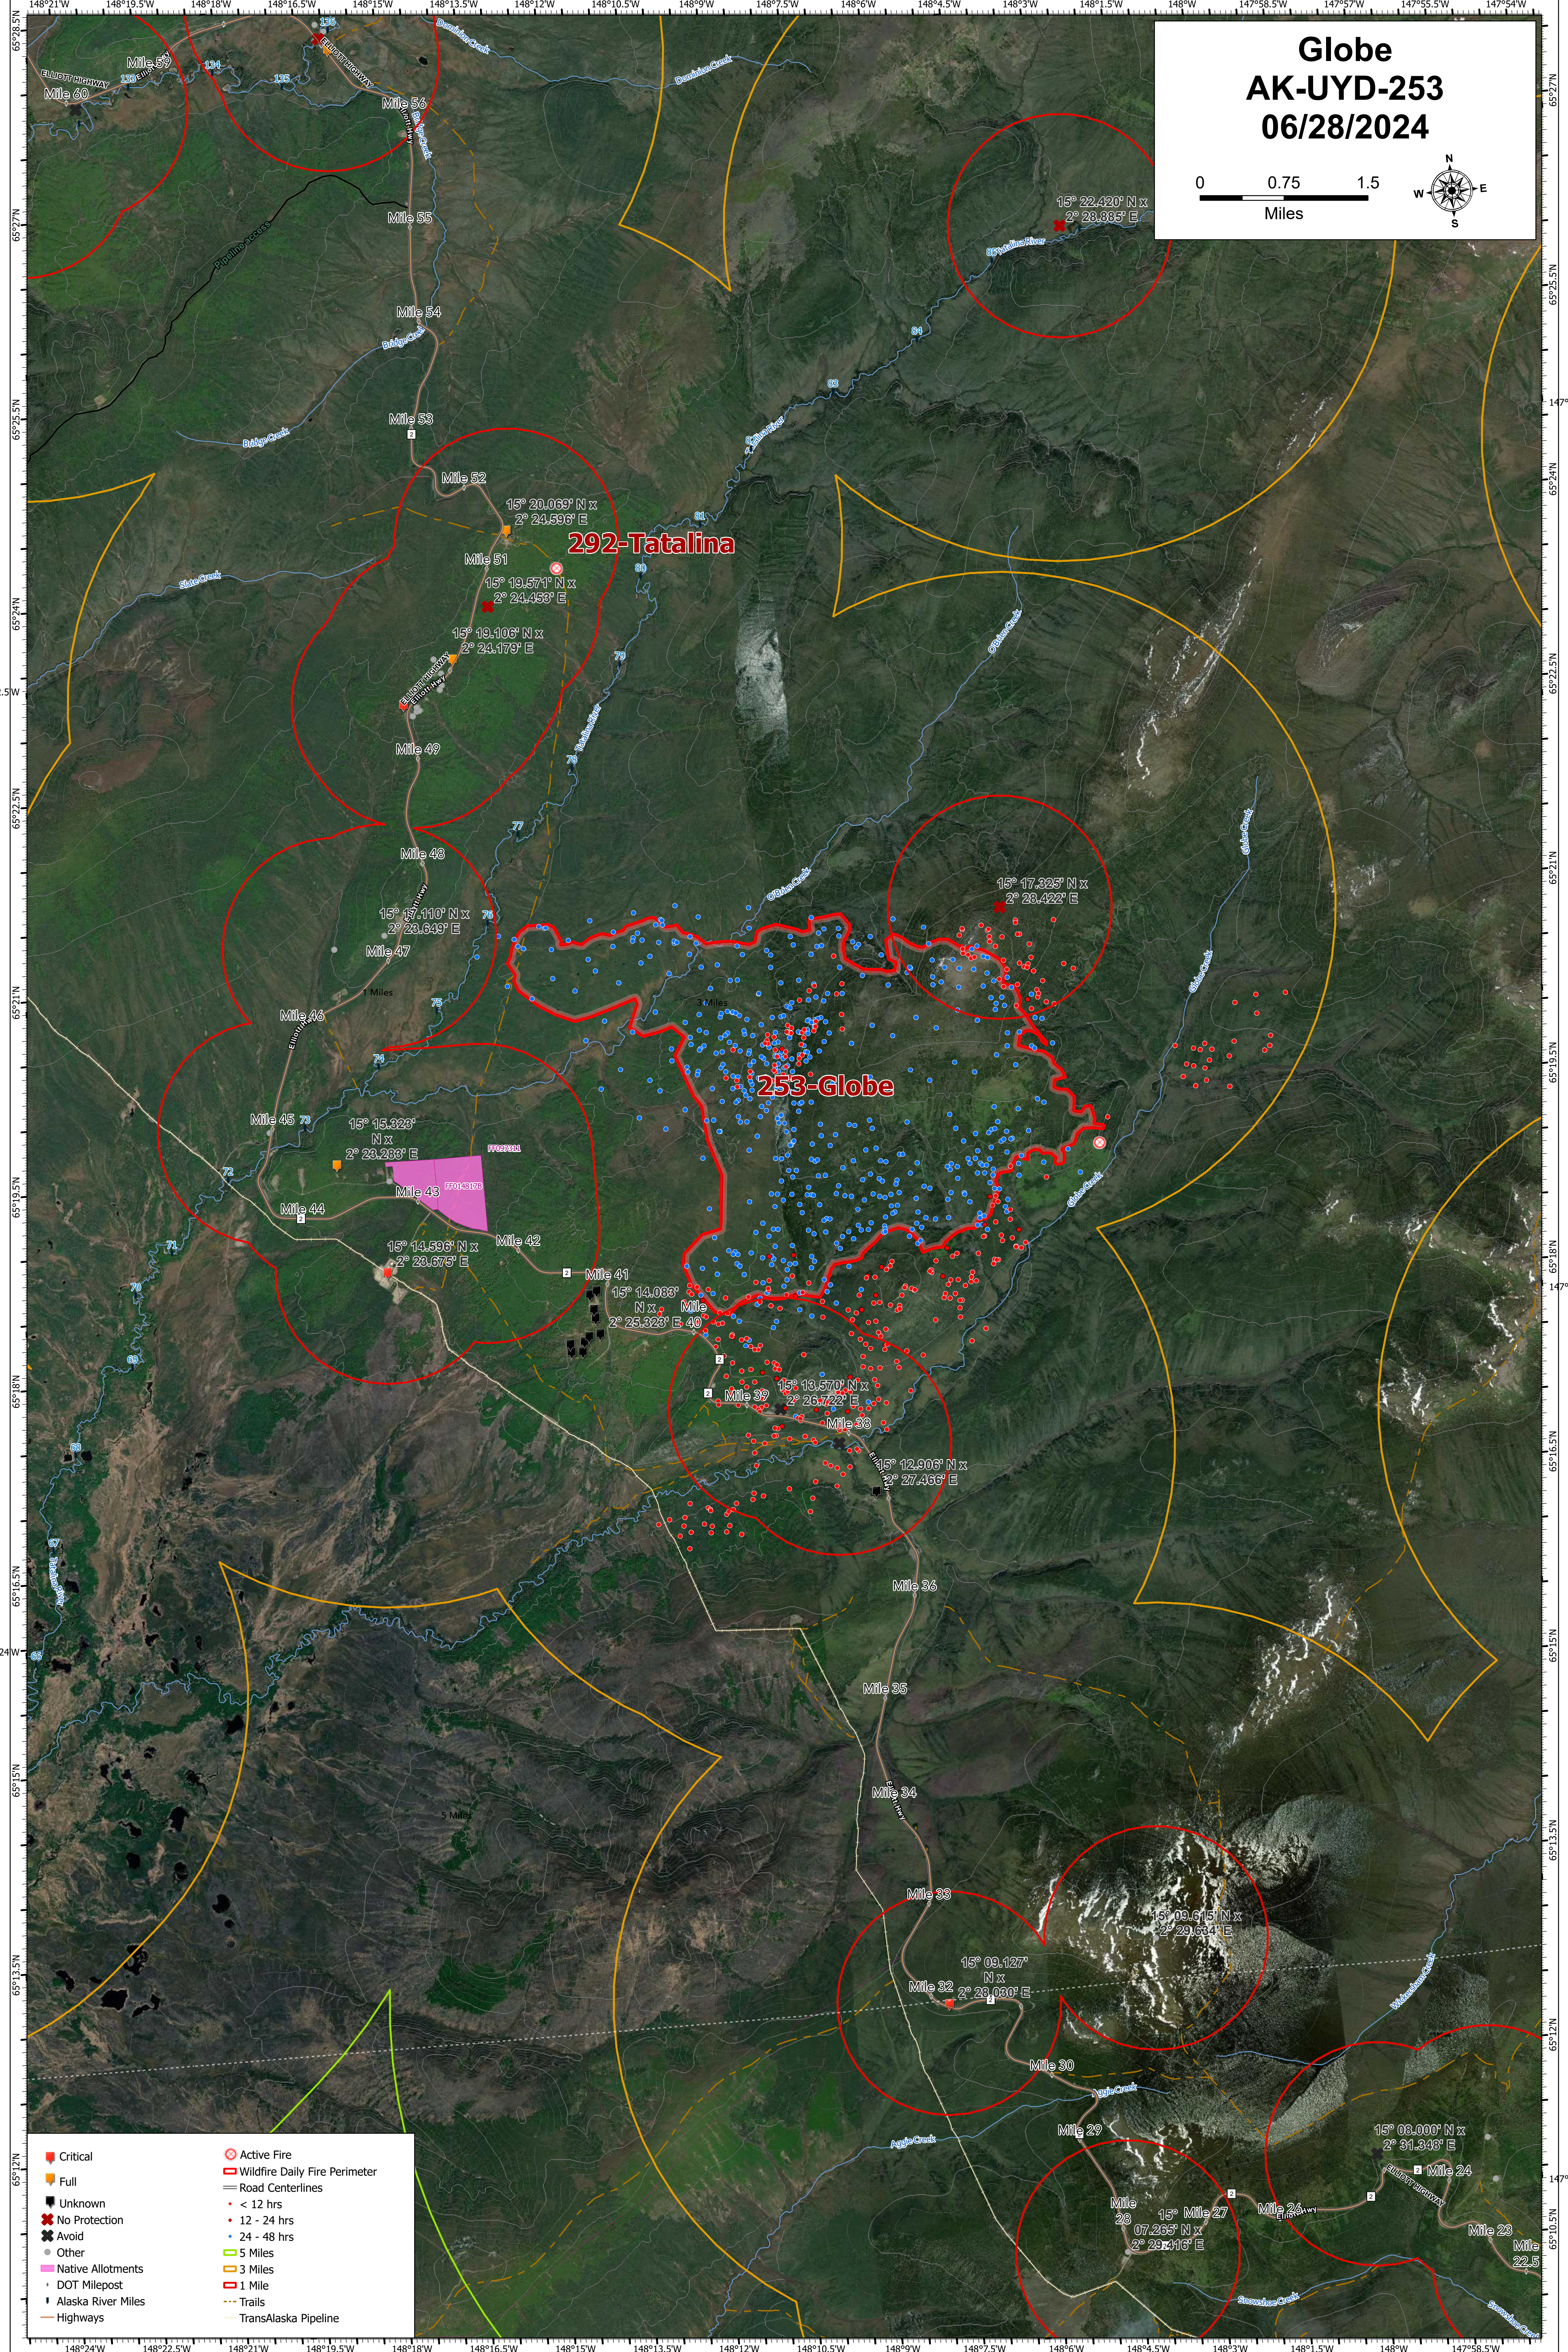

Globe AK-UYD-253 06/28/2024

292-Tatalina

253-Globe

- | | |
|--------------------|-------------------------------|
| Critical | Active Fire |
| Full | Wildfire Daily Fire Perimeter |
| Unknown | Road Centerlines |
| No Protection | < 12 hrs |
| Avoid | 12 - 24 hrs |
| Native Allotments | 24 - 48 hrs |
| DOT Milepost | 5 Miles |
| Alaska River Miles | 3 Miles |
| Highways | 1 Mile |
| | Trails |
| | TransAlaska Pipeline |